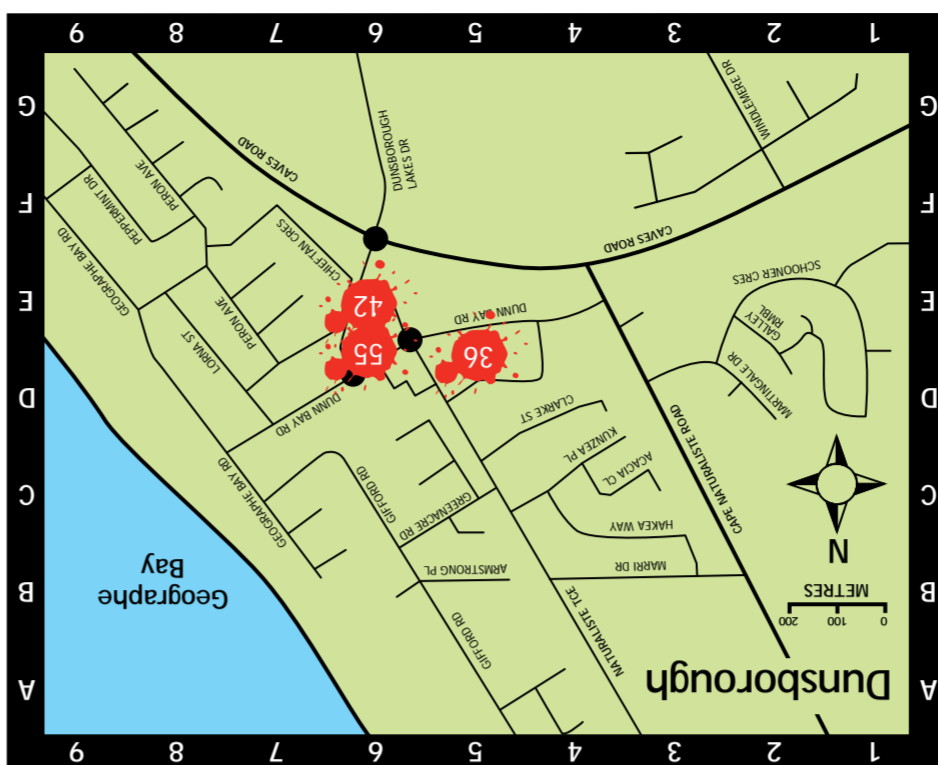

Margaret River Region

Cow Locator

Discover the amazing cow-art of CowParade Margaret River, set amongst the stunning scenery of the Margaret River region using the guide below.

The index below provides an information reference for each cow. All cows are identified by a number and can be located on either the regional or individual in-town maps.

The cows can be viewed free of charge, but please note that opening times for cow locations may vary.

Please note that three of the cows have headed north and are "pointing" the way from Perth to Margaret River and one mini moo is roaming the region as our emergency cow. To find them, see below for details.

Legend

- Town maps on other side
- Cow Location
- Town Centre
- Sealed Road
- Unsealed Road
- Cape to Cape Walk

0 5km 10km
Approximate Scale

Plan and Book Your Stay - visit margaretriver.com

In Town Cows

A World of Diversity
Margaret River Region, Jewel of one of Lonely Planet's Top 10 Regions 2010 - Southwest Western Australia.

Cash Cow Quiz

For each beautiful bovine on the cow trail there is a quirky quiz question. Answer 15 questions correctly and you will be eligible to enter the draw to win \$1000, a night's accommodation for 2 at Island Brook Estate + 2 tickets to the CowParade Charity Auction. Pick up & drop off your entry forms at the following local Visitor Centres: Augusta, Busselton, Dunsborough and Margaret River or download a copy via www.margaretriver.com