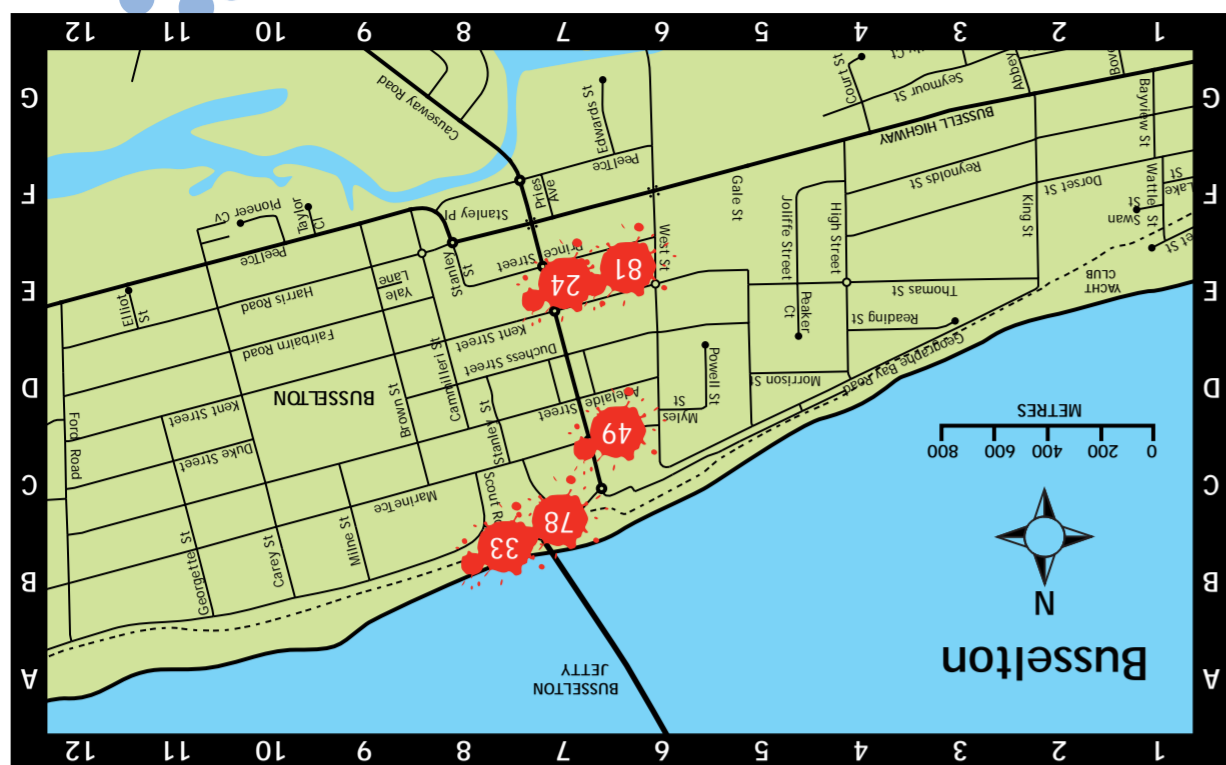

Margaret River Region

Cow Locator

Discover the amazing cow-art of CowParade Margaret River, set amongst the stunning scenery of the Margaret River region using the guide below.

The index below provides an information reference for each cow. All cows are identified by a number and can be located on either the regional or individual in-town maps.

The cows can be viewed free of charge, but please note that opening times for cow locations may vary.

Please note that three of the cows have headed north and are "pointing" the way from Perth to Margaret River and one mini moo is roaming the region as our emergency cow. To find them, see below for details.

Legend

- Town maps on other side
- Cow Location
- Town Centre
- Sealed Road
- Unsealed Road
- Cape to Cape Walk

0 5km 10km
Approximate Scale

Plan and Book Your Stay - visit margaretriver.com

In Town Cows

A World of Diversity
Margaret River Region, Jewel of one of Lonely Planet's Top 10 Regions 2010 - Southwest Western Australia.

Cow Trail Map

The official map for CowParade Margaret River 2010
March - June 2010

Free

CowParade Sponsors

CowParade Margaret River is one of the most exciting events on the Western Australian calendar for 2010. This event would not have been possible without the passion and commitment of our event sponsors and partners.