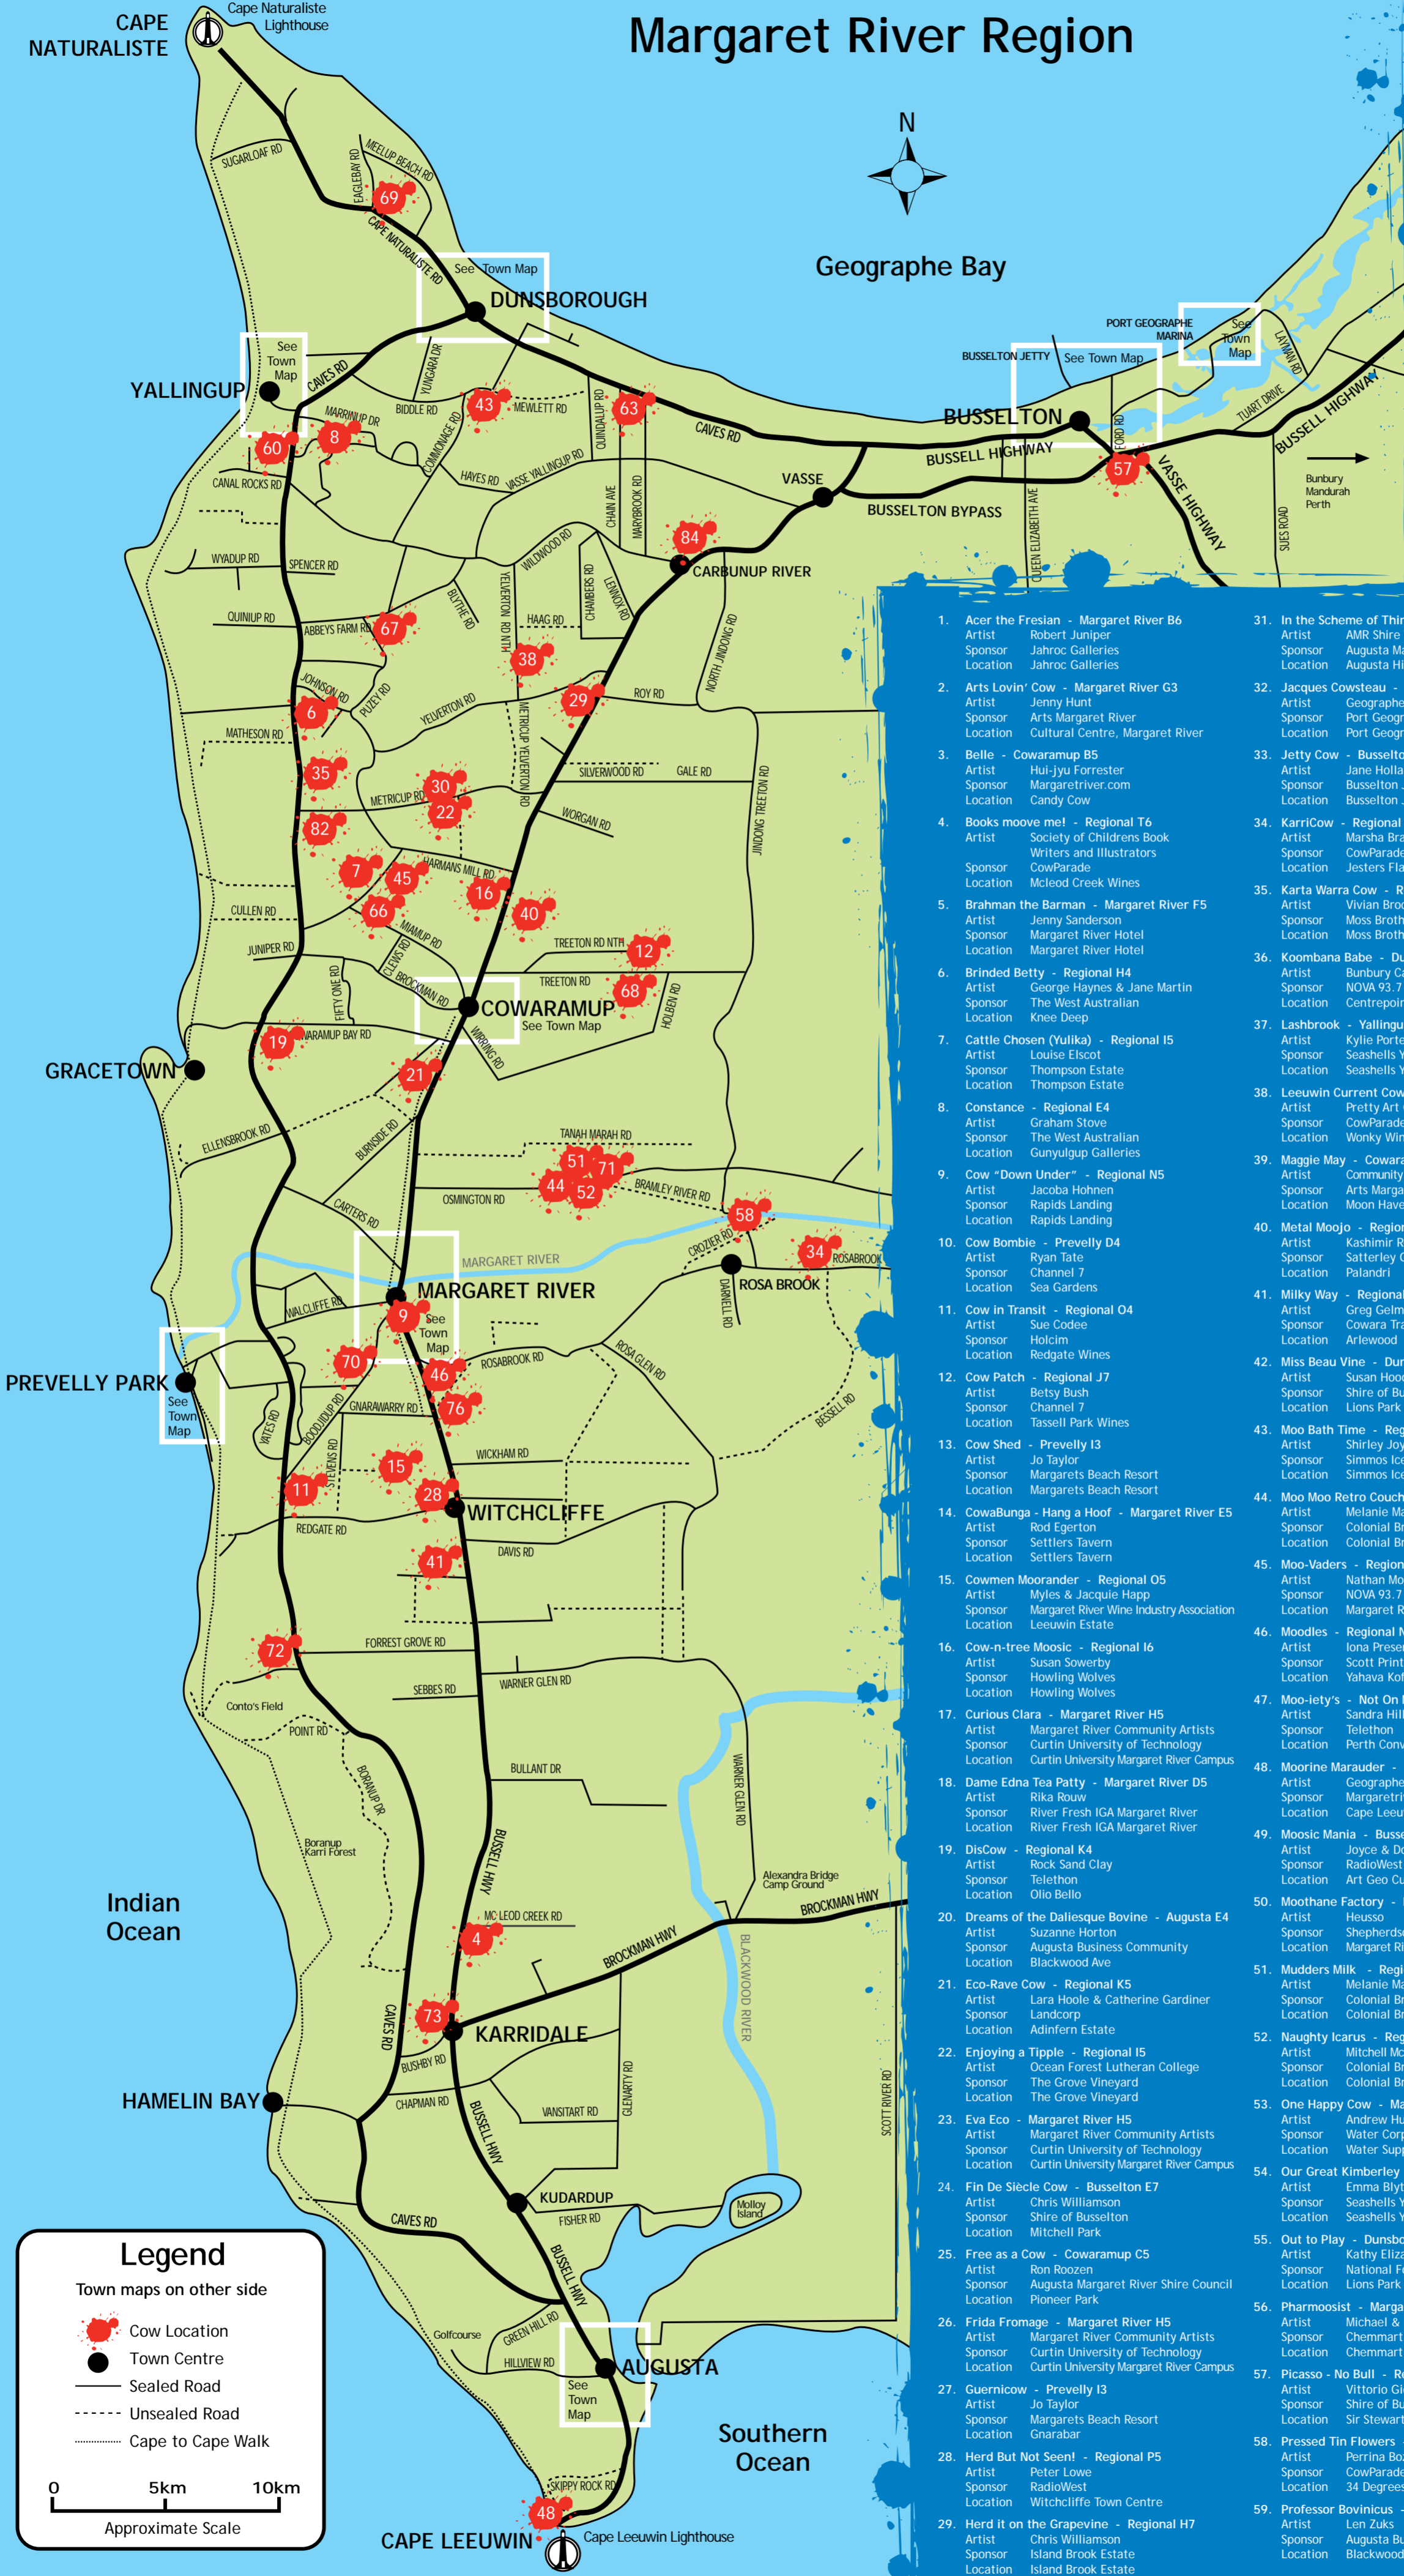

Margaret River Region

Cow Locator

Discover the amazing cow-art of CowParade Margaret River, set amongst the stunning scenery of the Margaret River region using the guide below.

The index below provides an information reference for each cow. All cows are identified by a number and can be located on either the regional or individual in-town maps.

The cows can be viewed free of charge, but please note that opening times for cow locations may vary.

Please note that three of the cows have headed north and are "pointing" the way from Perth to Margaret River and one mini moo is roaming the region as our emergency cow. To find them, see below for details.

Legend

- Town maps on other side
- Cow Location
- Town Centre
- Sealed Road
- Unsealed Road
- Cape to Cape Walk

0 5km 10km
Approximate Scale

Plan and Book Your Stay - visit margaretriver.com

In Town Cows

A World of Diversity
Margaret River Region, Jewel of one of Lonely Planet's Top 10 Regions 2010 - Southwest Western Australia.

CowParade has been held in over 60 cities around the world including Paris, Tokyo, London and New York but each event is unique. Margaret River is renowned as a mecca for artists and CowParade Margaret River 2010 is expected to be a very moo'ving event!