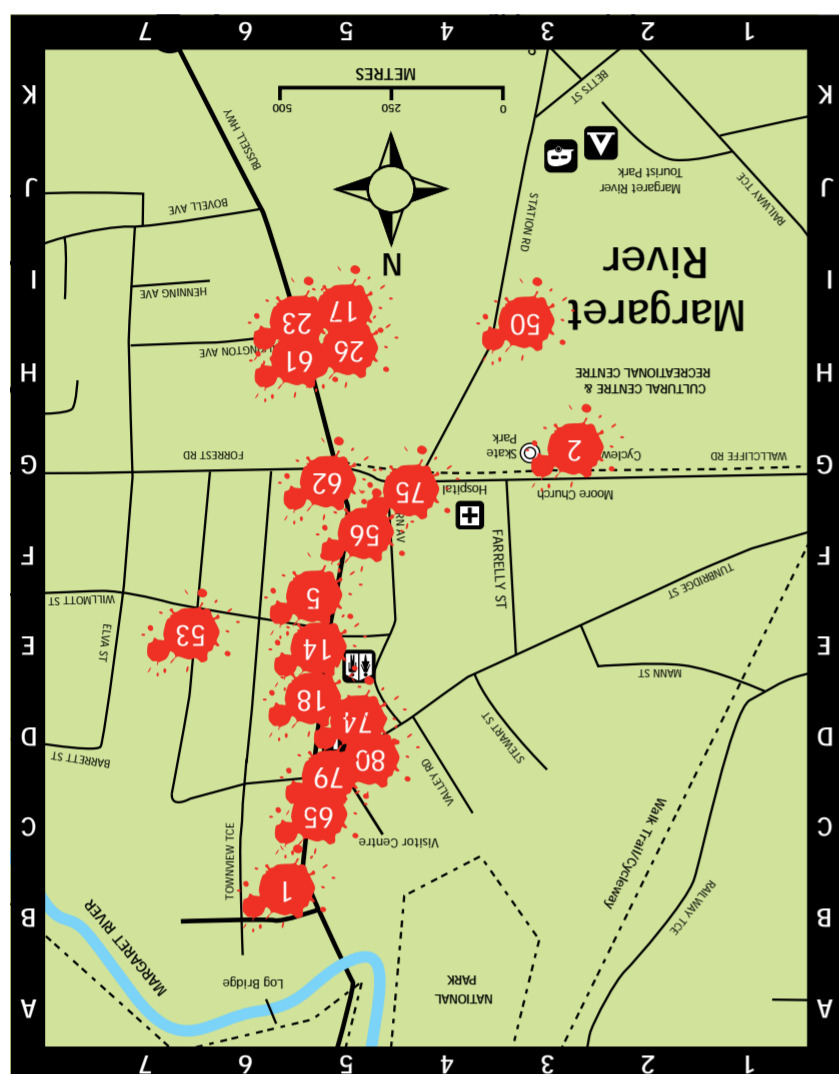

Margaret River Region

Cow Locator

Discover the amazing cow-art of CowParade Margaret River, set amongst the stunning scenery of the Margaret River region using the guide below.

The index below provides an information reference for each cow. All cows are identified by a number and can be located on either the regional or individual in-town maps.

The cows can be viewed free of charge, but please note that opening times for cow locations may vary.

Please note that three of the cows have headed north and are "pointing" the way from Perth to Margaret River and one mini moo is roaming the region as our emergency cow. To find them, see below for details.

Legend

- Town maps on other side
- Cow Location
- Town Centre
- Sealed Road
- Unsealed Road
- Cape to Cape Walk

0 5km 10km
Approximate Scale

Plan and Book Your Stay - visit margaretriver.com

In Town Cows

A World of Diversity
Margaret River Region, Jewel of one of Lonely Planet's Top 10 Regions 2010 - Southwest Western Australia.

CowParade has been held in over 60 cities around the world including Paris, Tokyo, London and New York but each event is unique. Margaret River is renowned as a mecca for artists and CowParade Margaret River 2010 is expected to be a very moo'ving event!