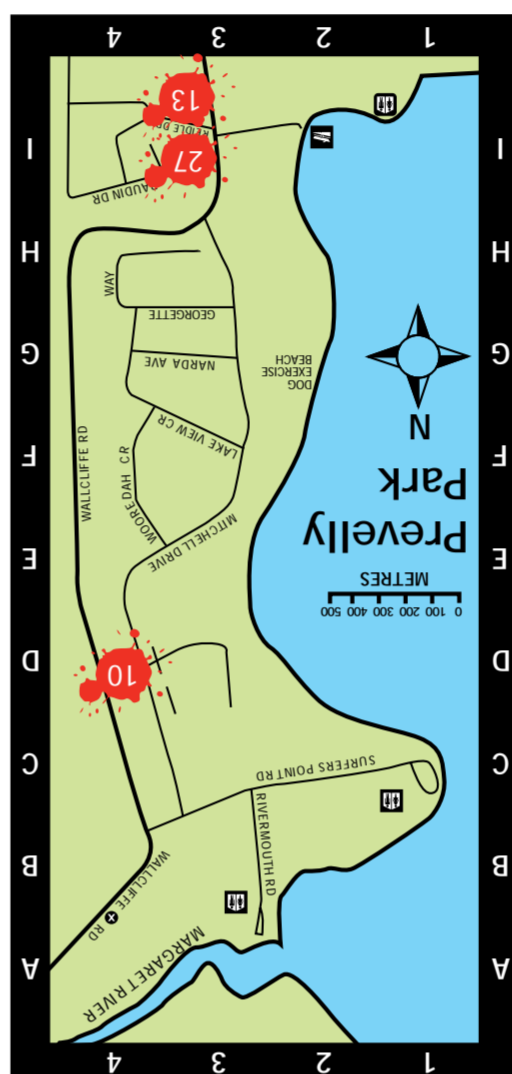

Margaret River Region

Cow Locator

Discover the amazing cow-art of CowParade Margaret River, set amongst the stunning scenery of the Margaret River region using the guide below.

The index below provides an information reference for each cow. All cows are identified by a number and can be located on either the regional or individual in-town maps.

The cows can be viewed free of charge, but please note that opening times for cow locations may vary.

Please note that three of the cows have headed north and are "pointing" the way from Perth to Margaret River and one mini moo is roaming the region as our emergency cow. To find them, see below for details.

Legend

- Town maps on other side
- Cow Location
- Town Centre
- Sealed Road
- Unsealed Road
- Cape to Cape Walk

0 5km 10km
Approximate Scale

Plan and Book Your Stay - visit margaretriver.com

In Town Cows

A World of Diversity
Margaret River Region, Jewel of one of Lonely Planet's Top 10 Regions 2010 - Southwest Western Australia.

Cash Cow Quiz

For each beautiful bovine on the cow trail there is a quirky quiz question. Answer 15 questions correctly and you will be eligible to enter the draw to win \$1000, a night's accommodation for 2 at Island Brook Estate + 2 tickets to the CowParade Charity Auction. Pick up & drop off your entry forms at the following local Visitor Centres: Augusta, Busselton, Dunsborough and Margaret River or download a copy via www.margaretriver.com