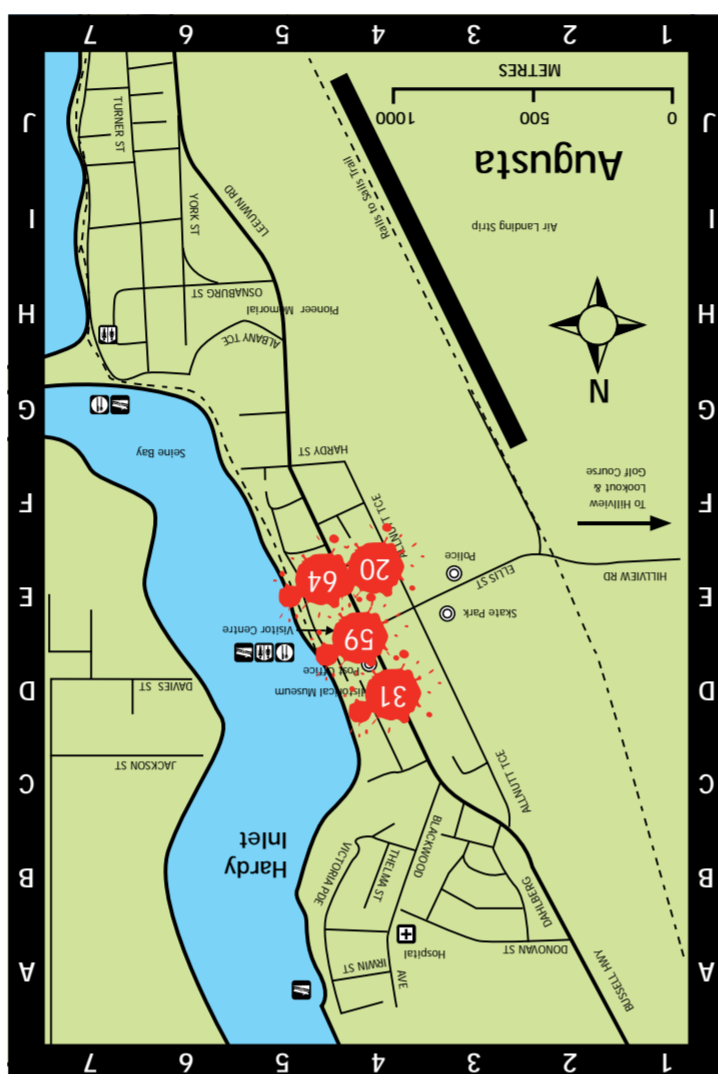

Margaret River Region

Cow Locator

Discover the amazing cow-art of CowParade Margaret River, set amongst the stunning scenery of the Margaret River region using the guide below.

The index below provides an information reference for each cow. All cows are identified by a number and can be located on either the regional or individual in-town maps.

The cows can be viewed free of charge, but please note that opening times for cow locations may vary.

Please note that three of the cows have headed north and are "pointing" the way from Perth to Margaret River and one mini moo is roaming the region as our emergency cow. To find them, see below for details.

Legend

- Town maps on other side
- Cow Location
- Town Centre
- Sealed Road
- Unsealed Road
- Cape to Cape Walk

0 5km 10km
Approximate Scale

Plan and Book Your Stay - visit margaretriver.com

In Town Cows

A World of Diversity
Margaret River Region, Jewel of one of Lonely Planet's Top 10 Regions 2010 - Southwest Western Australia.

CowParade has been held in over 60 cities around the world including Paris, Tokyo, London and New York but each event is unique. Margaret River is renowned as a mecca for artists and CowParade Margaret River 2010 is expected to be a very moo'ving event!