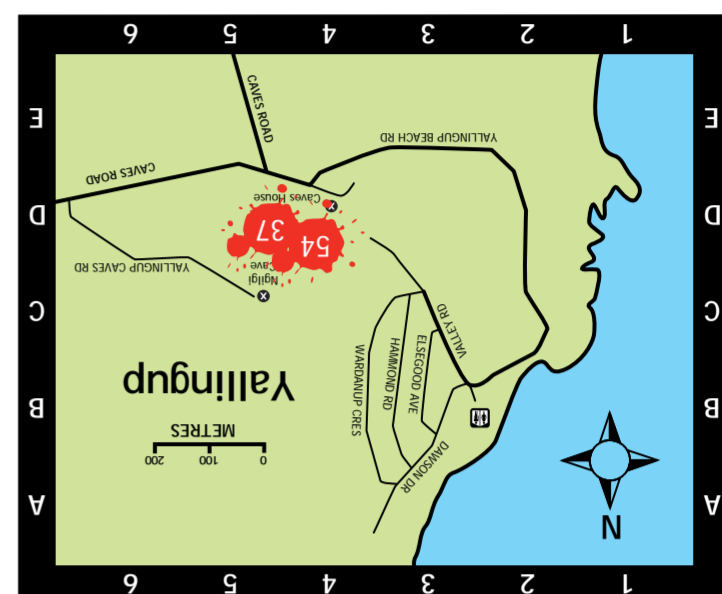

Margaret River Region

Cow Locator

Discover the amazing cow-art of CowParade Margaret River, set amongst the stunning scenery of the Margaret River region using the guide below.

The index below provides an information reference for each cow. All cows are identified by a number and can be located on either the regional or individual in-town maps.

The cows can be viewed free of charge, but please note that opening times for cow locations may vary.

Please note that three of the cows have headed north and are "pointing" the way from Perth to Margaret River and one mini moo is roaming the region as our emergency cow. To find them, see below for details.

Legend

- Town maps on other side
- Cow Location
- Town Centre
- Sealed Road
- Unsealed Road
- Cape to Cape Walk

0 5km 10km
Approximate Scale

Plan and Book Your Stay - visit margaretriver.com

In Town Cows

A World of Diversity
Margaret River Region, Jewel of one of Lonely Planet's Top 10 Regions 2010 - Southwest Western Australia.