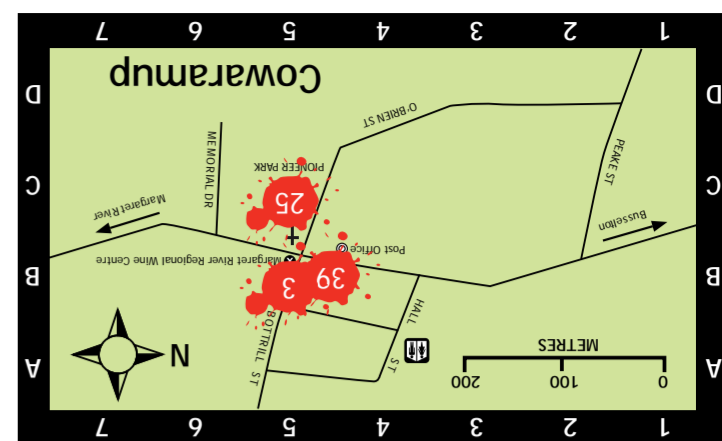

Margaret River Region

Cow Locator

Discover the amazing cow-art of CowParade Margaret River, set amongst the stunning scenery of the Margaret River region using the guide below.

The index below provides an information reference for each cow. All cows are identified by a number and can be located on either the regional or individual in-town maps.

The cows can be viewed free of charge, but please note that opening times for cow locations may vary.

Please note that three of the cows have headed north and are "pointing" the way from Perth to Margaret River and one mini moo is roaming the region as our emergency cow. To find them, see below for details.

Legend

- Town maps on other side
- Cow Location
- Town Centre
- Sealed Road
- Unsealed Road
- Cape to Cape Walk

0 5km 10km
Approximate Scale

Plan and Book Your Stay - visit margaretriver.com

In Town Cows

A World of Diversity
Margaret River Region, Jewel of one of Lonely Planet's Top 10 Regions 2010 - Southwest Western Australia.