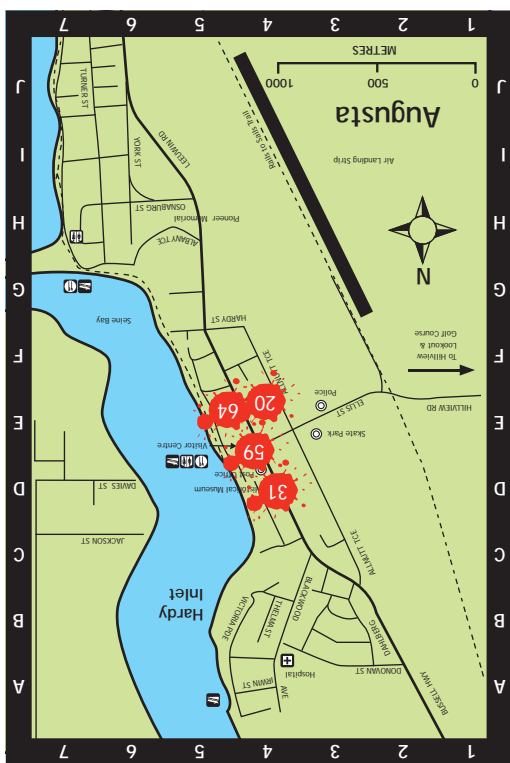

## Cow Locator

Discover the amazing cow-art of CowParade Margaret River, set amongst the stunning scenery of the Margaret River region using the guide below.

The index below provides an information reference for each cow. All cows are identified by a number and can be located on either the regional or individual in-town maps.

The cows can be viewed free of charge, but please note that opening times for cow locations may vary.

Please note that three of the cows have headed north and are "pointing" the way from Perth to Margaret River and one mini moo is roaming the region as our emergency cow. To find them, see below for details.

**Legend**

- Town maps on other side
- Cow Location
- Town Centre
- Sealed Road
- Unsealed Road
- Cape to Cape Walk

0 5km 10km  
Approximate Scale

Plan and Book Your Stay - visit [margaretriver.com](http://margaretriver.com)

### Cow Trail Map

The official map for CowParade Margaret River 2010  
March - June 2010

Free