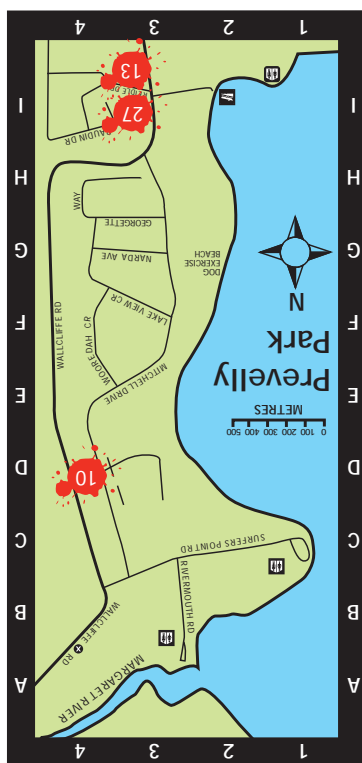

## Cow Locator

Discover the amazing cow-art of CowParade Margaret River, set amongst the stunning scenery of the Margaret River region using the guide below.

The index below provides an information reference for each cow. All cows are identified by a number and can be located on either the regional or individual in-town maps.

The cows can be viewed free of charge, but please note that opening times for cow locations may vary.

Please note that three of the cows have headed north and are "pointing" the way from Perth to Margaret River and one mini moo is roaming the region as our emergency cow. To find them, see below for details.

**Legend**

- Town maps on other side
- Cow Location
- Town Centre
- Sealed Road
- Unsealed Road
- Cape to Cape Walk

0 5km 10km  
Approximate Scale

Plan and Book Your Stay - visit [margaretriver.com](http://margaretriver.com)

### Cow Trail Map

The official map for CowParade Margaret River 2010  
March - June 2010

Free