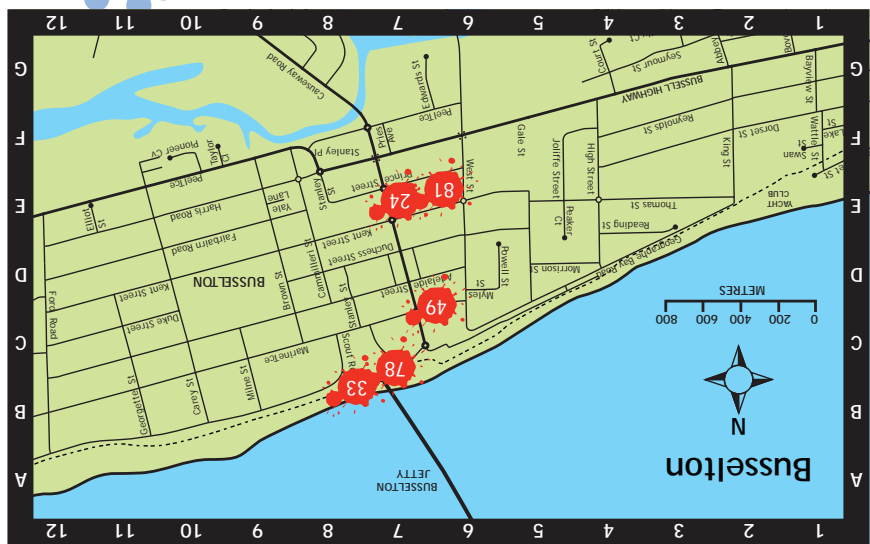

## Cow Locator

Discover the amazing cow-art of CowParade Margaret River, set amongst the stunning scenery of the Margaret River region using the guide below.

The index below provides an information reference for each cow. All cows are identified by a number and can be located on either the regional or individual in-town maps.

The cows can be viewed free of charge, but please note that opening times for cow locations may vary.

Please note that three of the cows have headed north and are "pointing" the way from Perth to Margaret River and one mini moo is roaming the region as our emergency cow. To find them, see below for details.

**Legend**

- Town maps on other side
- Cow Location
- Town Centre
- Sealed Road
- Unsealed Road
- Cape to Cape Walk

0 5km 10km  
Approximate Scale

Plan and Book Your Stay - visit [margaretriver.com](http://margaretriver.com)

### Cow Trail Map

The official map for CowParade Margaret River 2010  
March - June 2010

Free