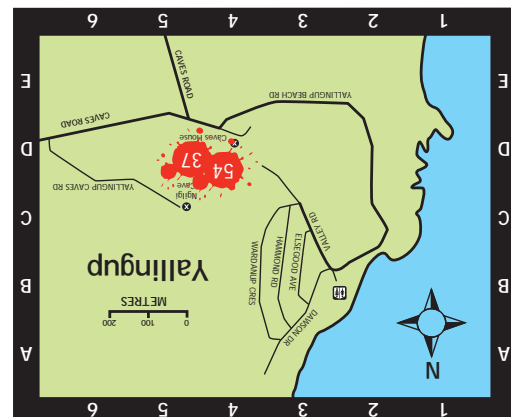

## Cow Locator

Discover the amazing cow-art of CowParade Margaret River, set amongst the stunning scenery of the Margaret River region using the guide below.

The index below provides an information reference for each cow. All cows are identified by a number and can be located on either the regional or individual in-town maps.

The cows can be viewed free of charge, but please note that opening times for cow locations may vary.

Please note that three of the cows have headed north and are "pointing" the way from Perth to Margaret River and one mini moo is roaming the region as our emergency cow. To find them, see below for details.

**Legend**

- Town maps on other side
- Cow Location
- Town Centre
- Sealed Road
- Unsealed Road
- Cape to Cape Walk

0 5km 10km  
Approximate Scale

Plan and Book Your Stay - visit [margaretriver.com](http://margaretriver.com)

### Cow Trail Map

The official map for CowParade Margaret River 2010  
March - June 2010

Free