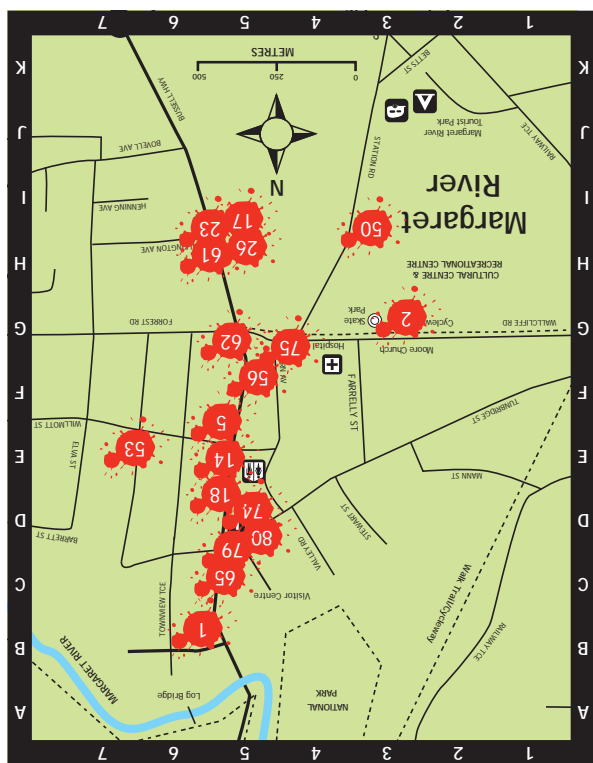

## Cow Locator

Discover the amazing cow-art of CowParade Margaret River, set amongst the stunning scenery of the Margaret River region using the guide below.

The index below provides an information reference for each cow. All cows are identified by a number and can be located on either the regional or individual in-town maps.

The cows can be viewed free of charge, but please note that opening times for cow locations may vary.

Please note that three of the cows have headed north and are "pointing" the way from Perth to Margaret River and one mini moo is roaming the region as our emergency cow. To find them, see below for details.

**Legend**

- Town maps on other side
- Cow Location
- Town Centre
- Sealed Road
- Unsealed Road
- Cape to Cape Walk

0 5km 10km  
Approximate Scale

Plan and Book Your Stay - visit [margaretriver.com](http://margaretriver.com)

### Cow Trail Map

The official map for CowParade Margaret River 2010  
March - June 2010

Free