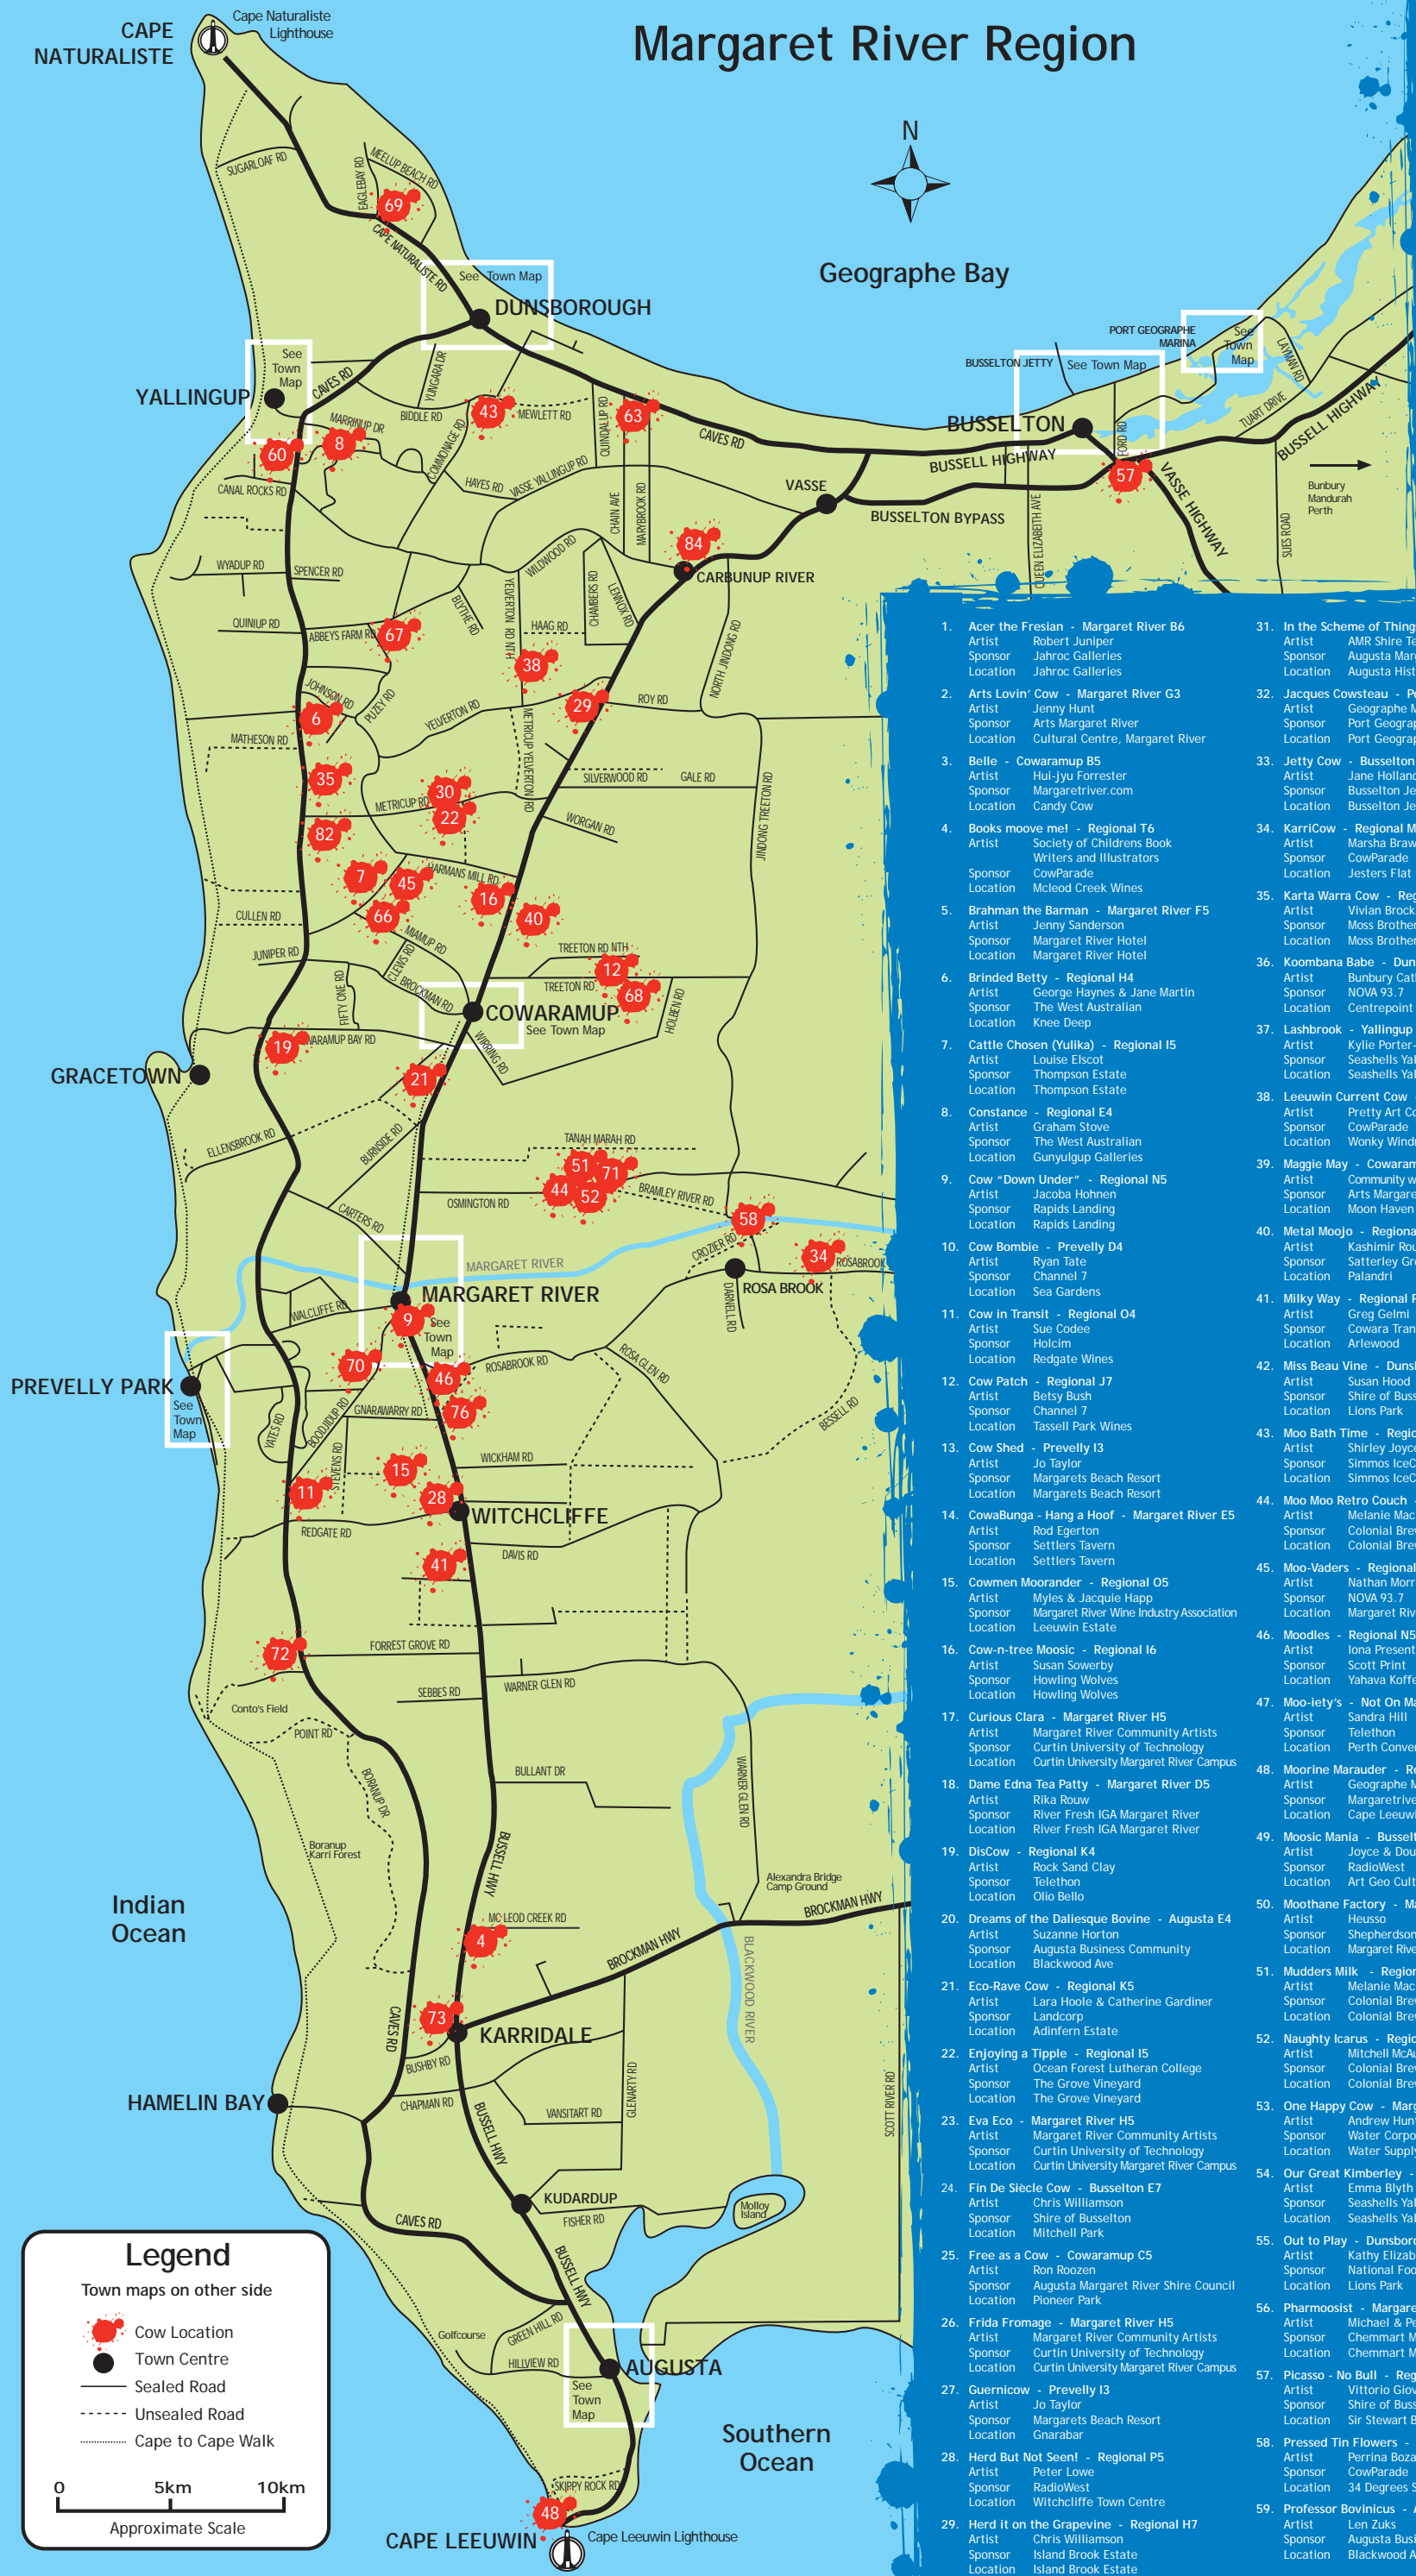

# Margaret River Region

## Cow Locator

Discover the amazing cow-art of CowParade Margaret River, set amongst the stunning scenery of the Margaret River region using the guide below.

The index below provides an information reference for each cow. All cows are identified by a number and can be located on either the regional or individual in-town maps.

The cows can be viewed free of charge, but please note that opening times for cow locations may vary.

Please note that three of the cows have headed north and are "pointing" the way from Perth to Margaret River and one mini moo is roaming the region as our emergency cow. To find them, see below for details.

CowParade has been held in over 60 cities around the world including Paris, Tokyo, London and New York but each event is unique. Margaret River is renowned as a mecca for artists and CowParade Margaret River 2010 is expected to be a very moo'ving event!