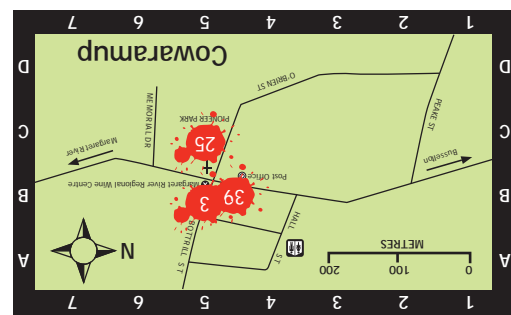

## Cow Locator

Discover the amazing cow-art of CowParade Margaret River, set amongst the stunning scenery of the Margaret River region using the guide below.

The index below provides an information reference for each cow. All cows are identified by a number and can be located on either the regional or individual in-town maps.

The cows can be viewed free of charge, but please note that opening times for cow locations may vary.

Please note that three of the cows have headed north and are "pointing" the way from Perth to Margaret River and one mini moo is roaming the region as our emergency cow. To find them, see below for details.

**Legend**

- Town maps on other side
- Cow Location
- Town Centre
- Sealed Road
- Unsealed Road
- Cape to Cape Walk

0 5km 10km  
Approximate Scale

Plan and Book Your Stay - visit [margaretriver.com](http://margaretriver.com)

### Cow Trail Map

The official map for CowParade Margaret River 2010  
March - June 2010

Free