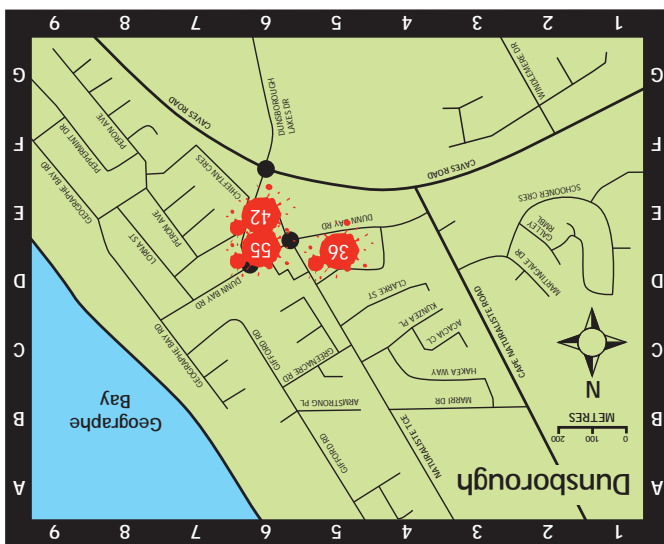

## Cow Locator

Discover the amazing cow-art of CowParade Margaret River, set amongst the stunning scenery of the Margaret River region using the guide below.

The index below provides an information reference for each cow. All cows are identified by a number and can be located on either the regional or individual in-town maps.

The cows can be viewed free of charge, but please note that opening times for cow locations may vary.

Please note that three of the cows have headed north and are "pointing" the way from Perth to Margaret River and one mini moo is roaming the region as our emergency cow. To find them, see below for details.

**Legend**

- Town maps on other side
- Cow Location
- Town Centre
- Sealed Road
- Unsealed Road
- Cape to Cape Walk

0 5km 10km  
Approximate Scale

Plan and Book Your Stay - visit [margaretriver.com](http://margaretriver.com)

### Cow Trail Map

The official map for CowParade Margaret River 2010  
March - June 2010

Free